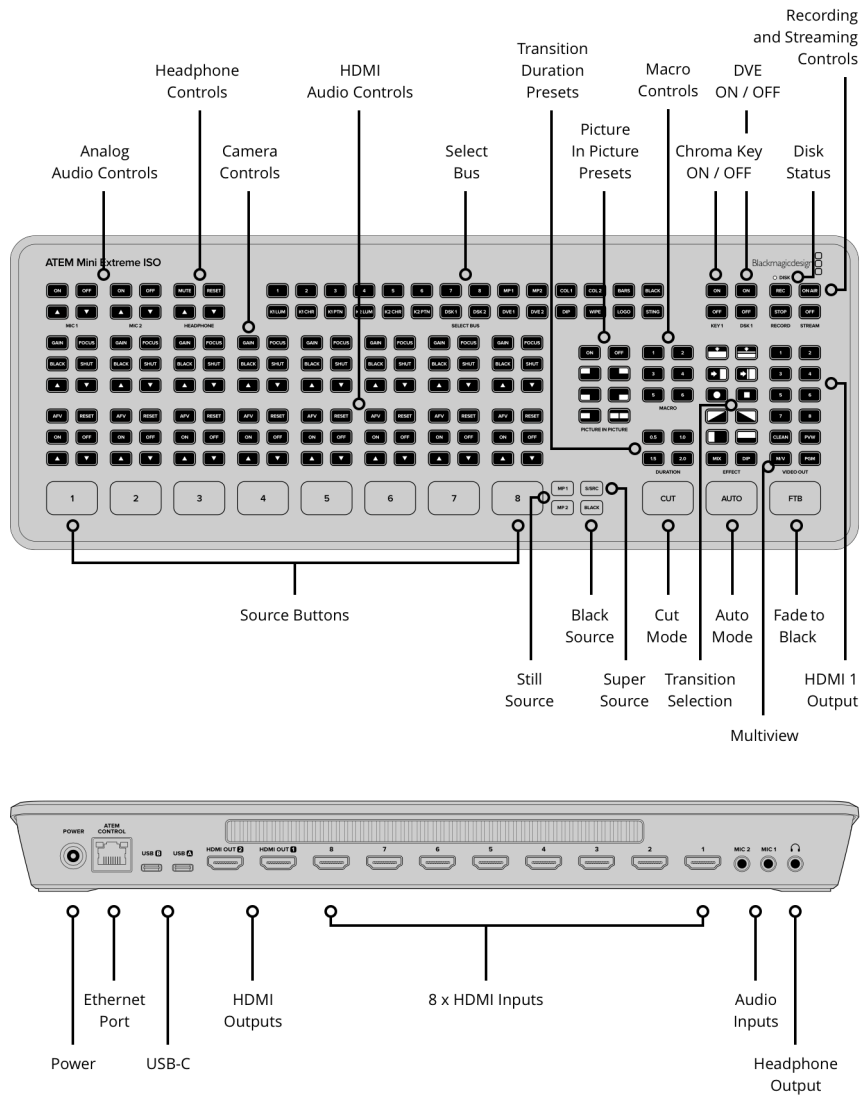

## Connections

**Total Video Inputs**

8

**Total Outputs**

2

**Total Aux Outputs**

2

**Total Audio Inputs**

2 x 3.5mm stereo mini jack.

**Total Audio Outputs**

1 x 3.5mm stereo mini jack.

**Timecode Connection**

None

**HDMI Video Inputs**

8 x HDMI type A, 10-bit

HD switchable.

2 channel embedded audio.

**Video Input Re-Sync**

On all 8 HDMI inputs.

**Frame Rate and Format Converters**

On all 8 HDMI inputs.

**HDMI Program Outputs**

2

**Ethernet**

Ethernet supports 10/100/1000 BaseT for live streaming, software control, software updates and direct or network panel connection.

**Computer Interface**

2 x USB Type-C 3.1 Gen 1 for external drive recording, webcam out, software control, software updates and panel connection.